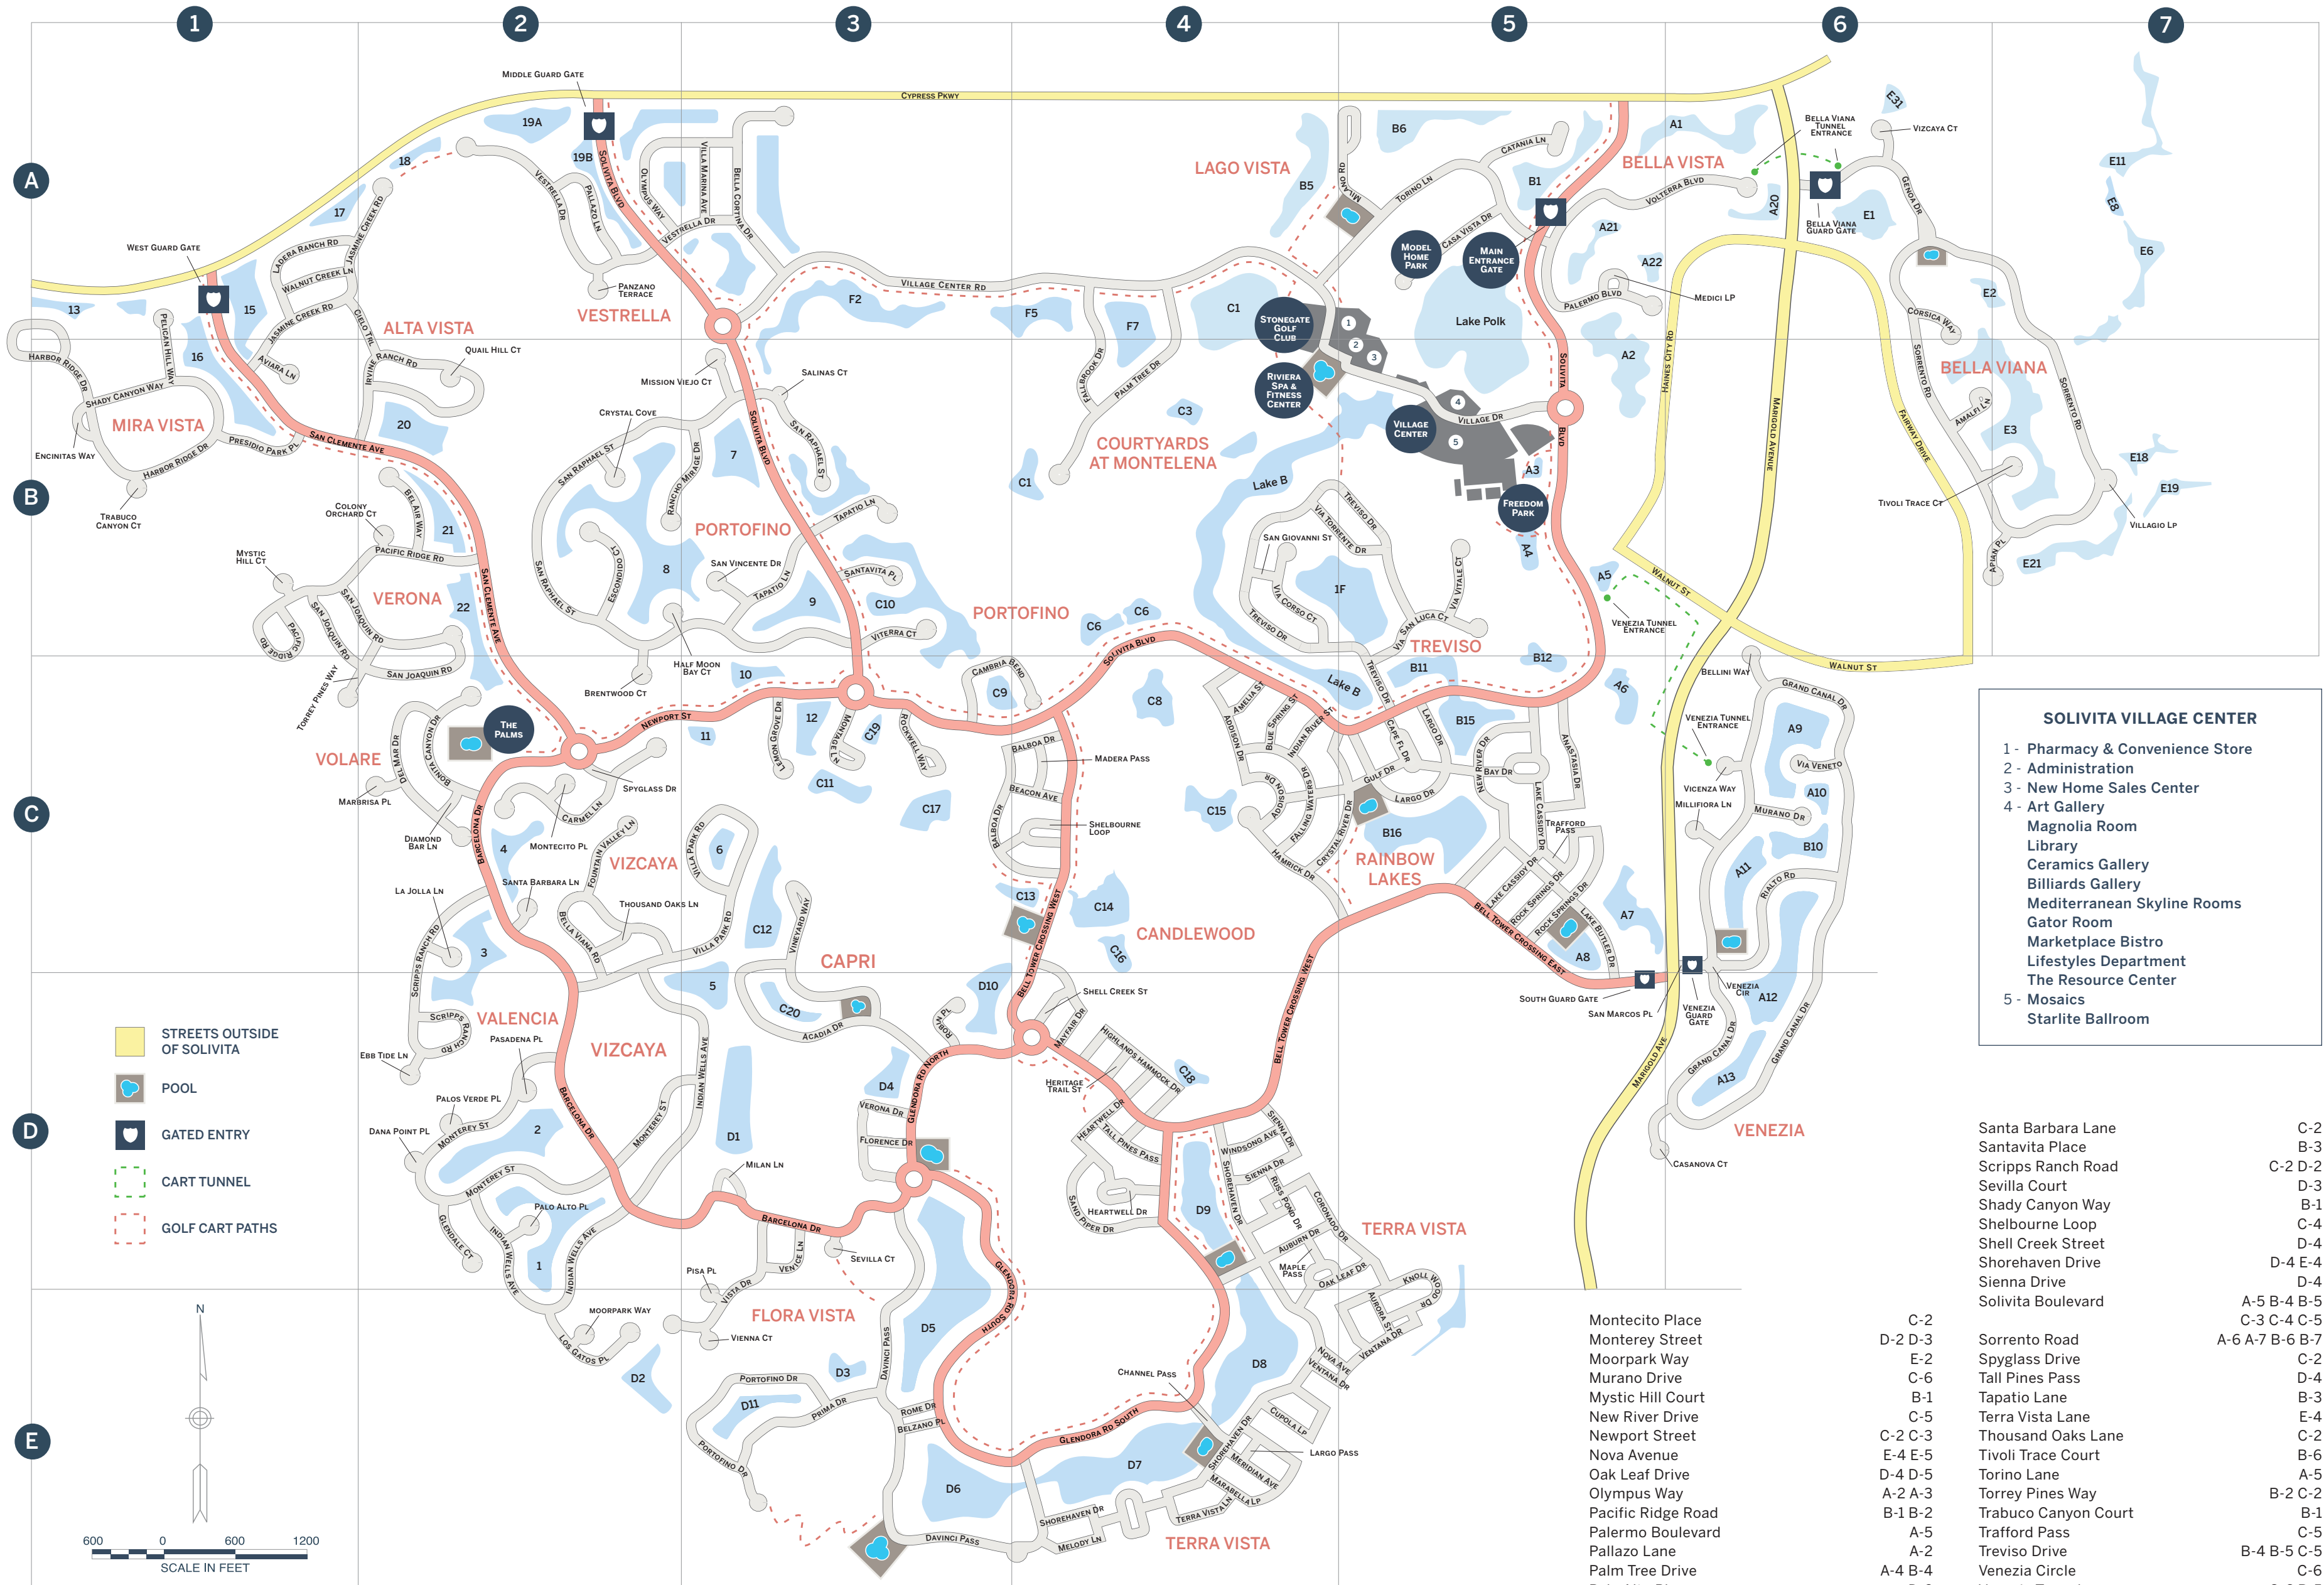

AVHomesInc.com
877.335.1543
Kissimmee, Florida 34759
395 Village Drive

SOLIVITA

- STREETS OUTSIDE OF SOLIVITA
- POOL
- GATED ENTRY
- CART TUNNEL
- GOLF CART PATHS

1. ### SOLIVITA VILLAGE CENTER
1. 1 - Pharmacy & Convenience Store
  2. 2 - Administration
  3. 3 - New Home Sales Center
  4. 4 - Art Gallery
     Magnolia Room
     Library
     Ceramics Gallery
     Billiards Gallery
     Mediterranean Skyline Rooms
     Gator Room
     Marketplace Bistro
     Lifestyles Department
     The Resource Center
  5. 5 - Mosaics
     Starlite Ballroom

Santa Barbara Lane	C-2
Santavita Place	B-3
Scripps Ranch Road	C-2 D-2
Sevilla Court	D-3
Shady Canyon Way	B-1
Shelbourne Loop	C-4
Shell Creek Street	D-4
Shorehaven Drive	D-4 E-4
Sienna Drive	D-4
Solivita Boulevard	A-5 B-4 B-5
	C-3 C-4 C-5
Sorrento Road	A-6 A-7 B-6 B-7
Spyglass Drive	C-2
Murano Drive	D-4
Tall Pines Pass	B-3
Tapatio Lane	E-4
New River Drive	C-2
Newport Street	E-4 E-5
Nova Avenue	B-6
Oak Leaf Drive	C-2
Olympus Way	B-2
Pacific Ridge Road	B-1
Palermo Boulevard	C-5
Pallazzo Lane	B-4 B-5 C-5
Palm Tree Drive	C-6
Palo Alto Place	C-6 B-5
Palos Verde Place	D-3
Panzano Terrace	A-2
Verona Drive	E-4 E-5
Ventana Drive	D-3
Vestrella Drive	A-2 A-3
Via Corso Court	B-4
Via San Luca Court	B-5 C-5
Via Torrente Drive	B-4 B-5
Prima Drive	C-6
Via Vitale Court	B-5
Rancho Mirage Drive	C-6
Rialto Road	E-3
Robin Place	D-3
Rock Springs Drive	C-5
Rockwell Way	C-3
Rome Drive	E-3
Russ Pond Drive	D-4
Salinas Court	B-3
San Clemente Avenue	A-1 B-1 B-2 C-2
San Giovanni Street	B-4
San Joaquin Road	B-1 B-2
San Marcos Place	C-6
San Raphael Street	B-2 B-3
San Vicente Lane	B-3
Sand Piper Drive	D-4